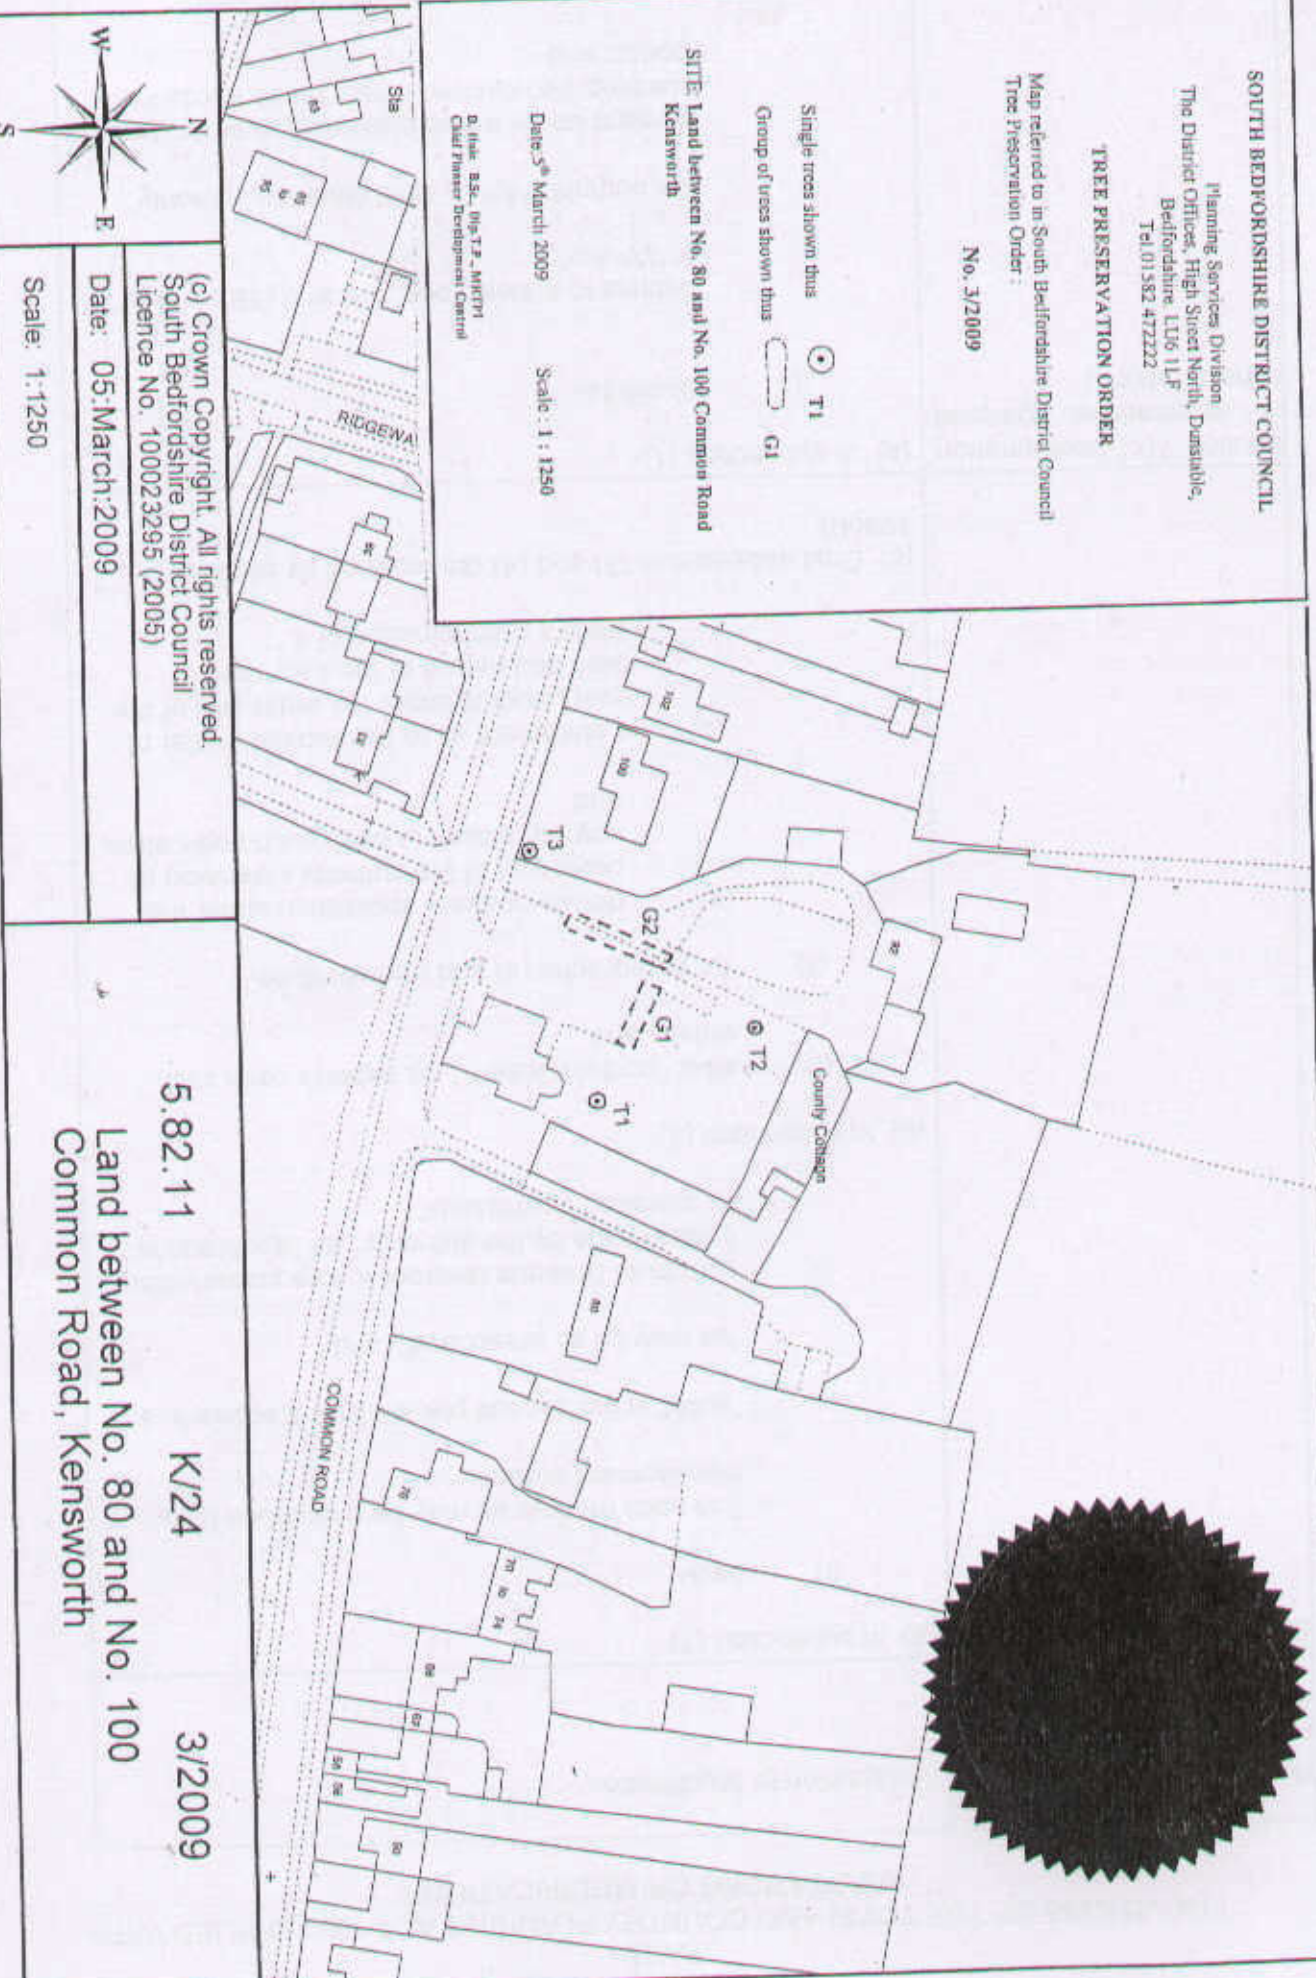

No. 3/2009

Single trees shown thus  T1
Group of trees shown thus  G1

SITE Land between No. 80 and No. 100 Common Road
Kensworth

Date 5th March 2009

Scale: 1:1250

D. (Ink: B.S., Wp/T2 - MHT1)
Civil Planner Development Control

(c) Crown Copyright. All rights reserved.
South Bedfordshire District Council
Licence No. 100023295 (2005)
Date: 05:March:2009
Scale: 1:1250

5.82.11 K/24 3/2009
Land between No. 80 and No. 100
Common Road, Kensworth